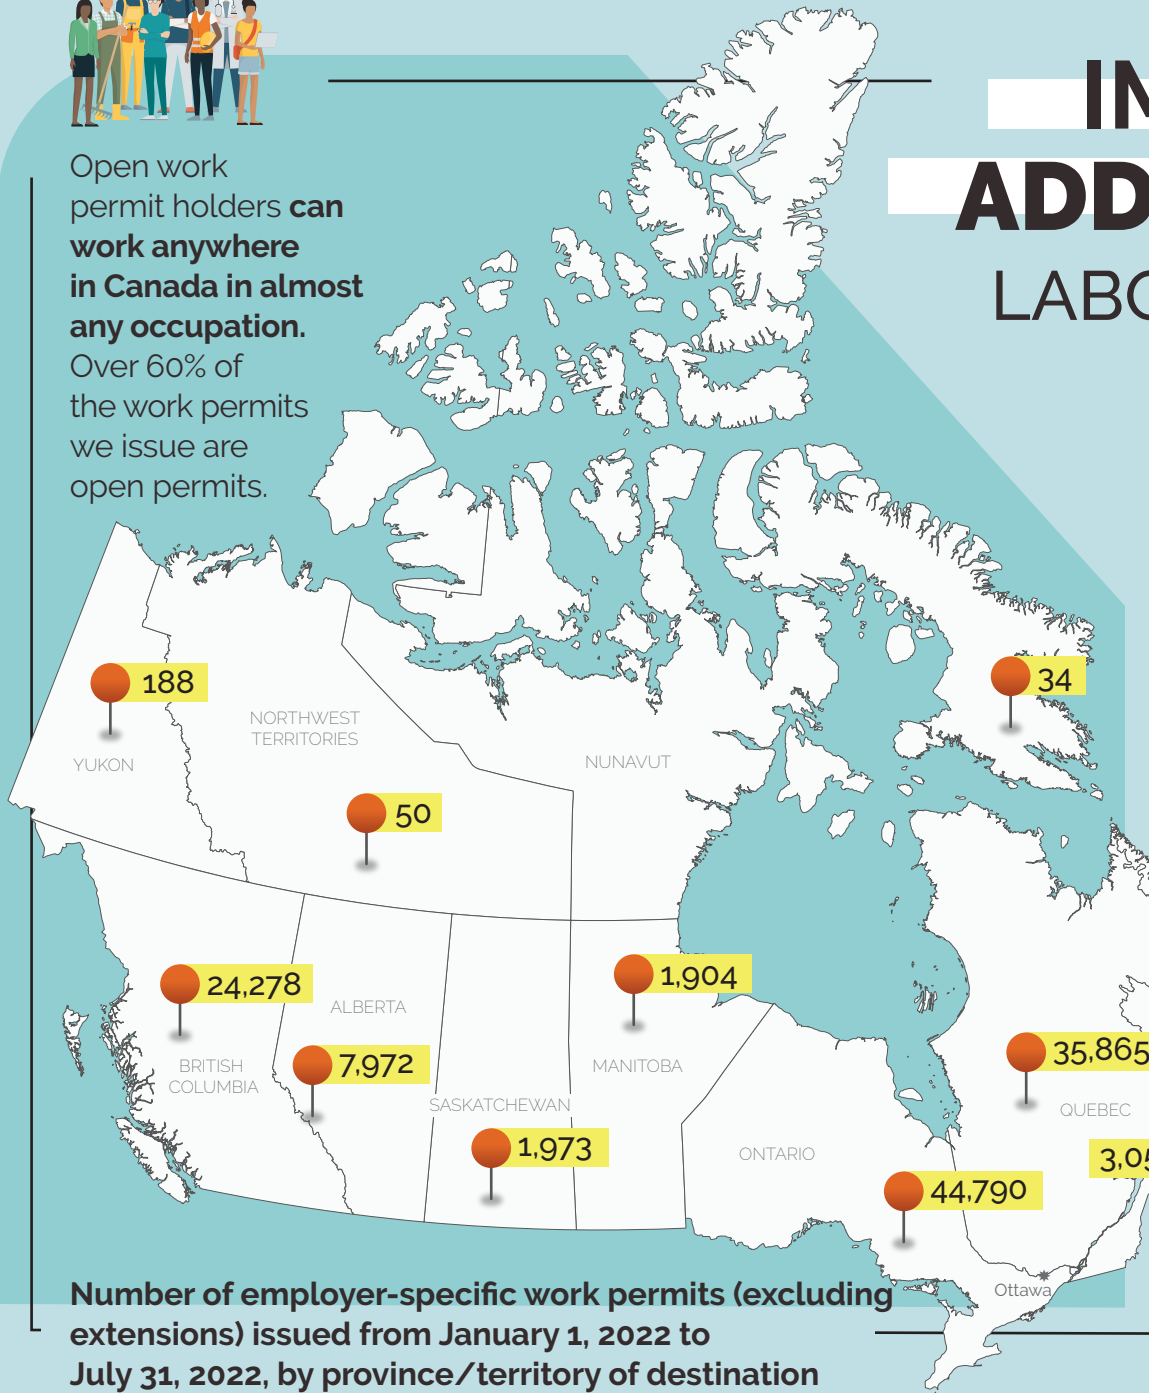

# IMMIGRATION ADDRESSES CANADA'S LABOUR SHORTAGES

Open work permit holders can work anywhere in Canada in almost any occupation. Over 60% of the work permits we issue are open permits.

**Number of work permits (excluding extensions) issued from January 1, 2022 to July 31, 2022**

Employer-specific work permits: **Over 128,000**  
 Open work permits: **Over 220,000**  
 Total: **Over 349,000**

IRCC processes work permits so that **1,700 new people can come work in Canada every day.**

Number of employer-specific work permits (excluding extensions) issued from January 1, 2022 to July 31, 2022, by province/territory of destination