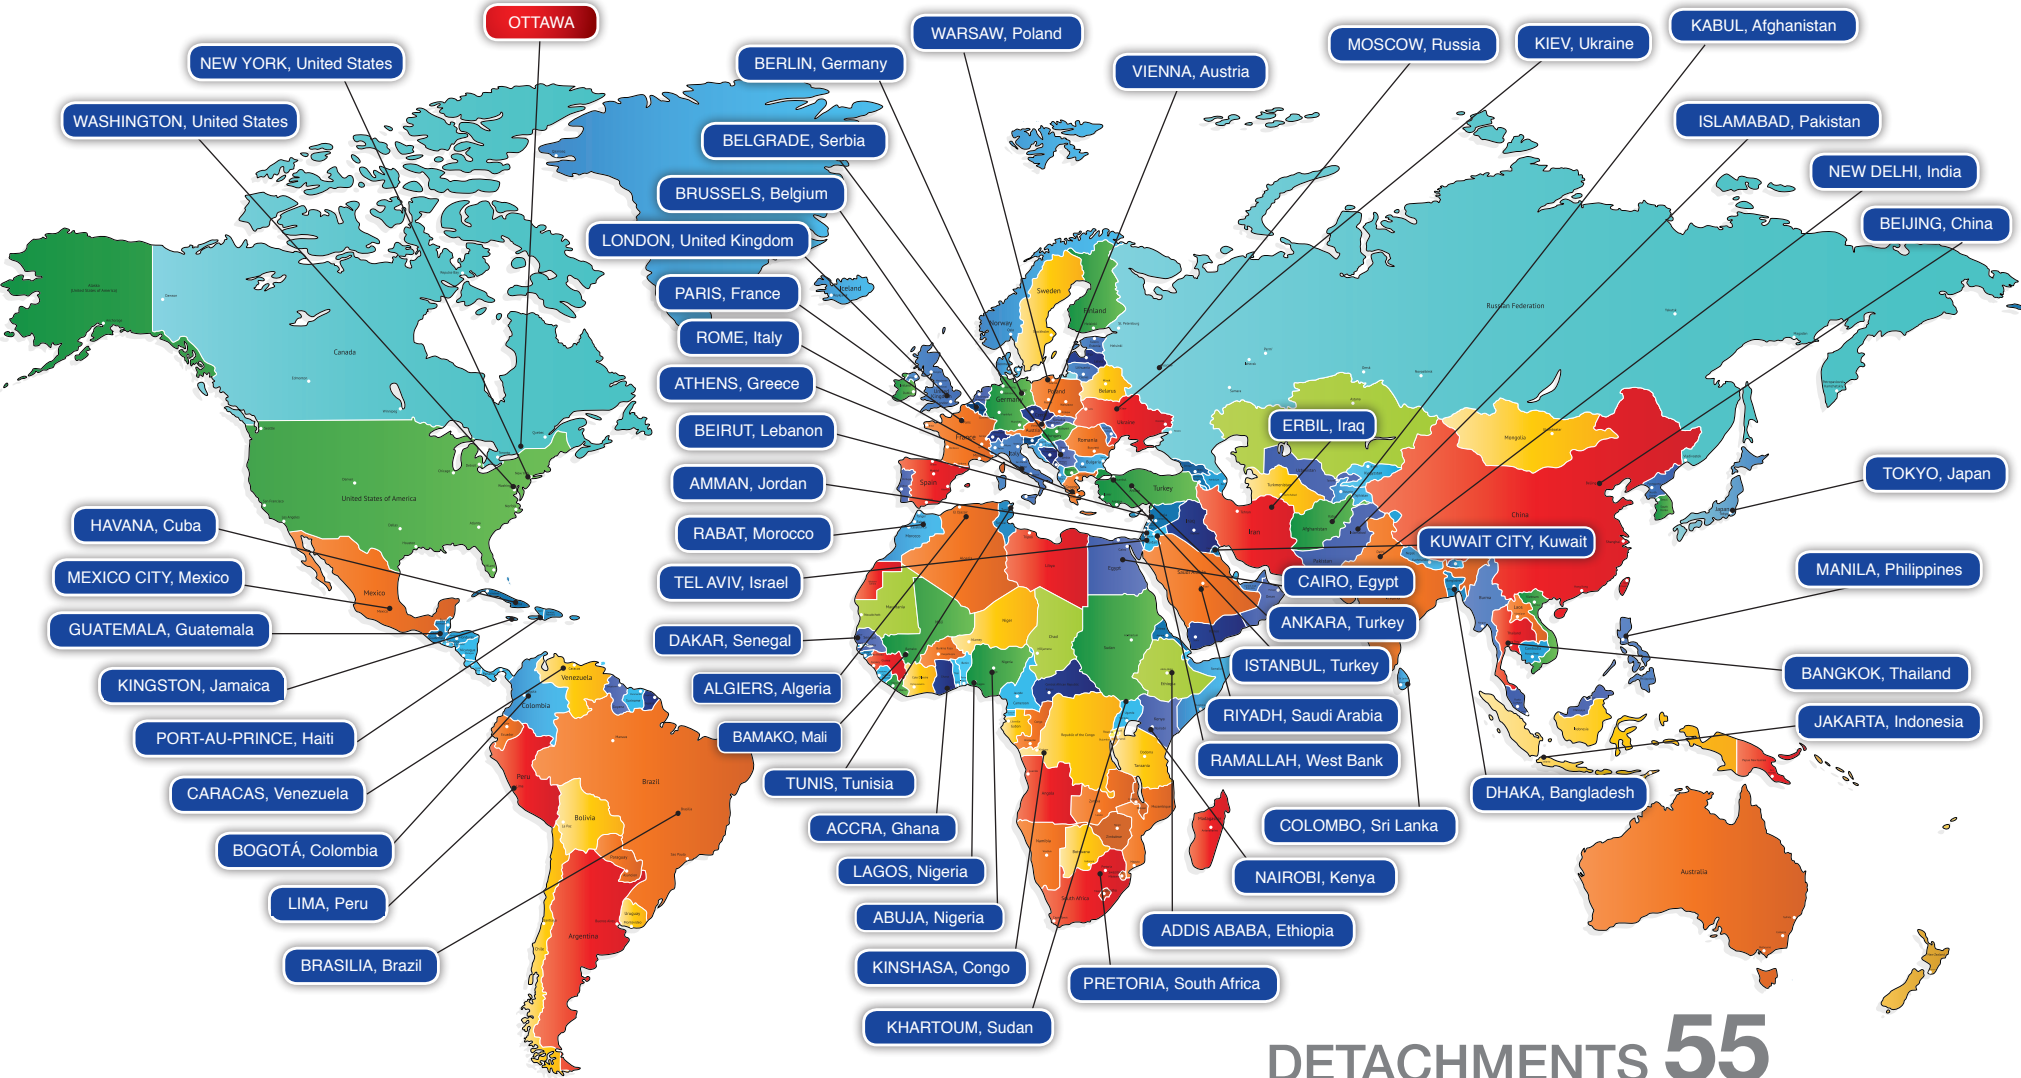

MILITARY POLICE SECURITY SERVICE

DETACHMENTS **55**

PERSONNEL **110**